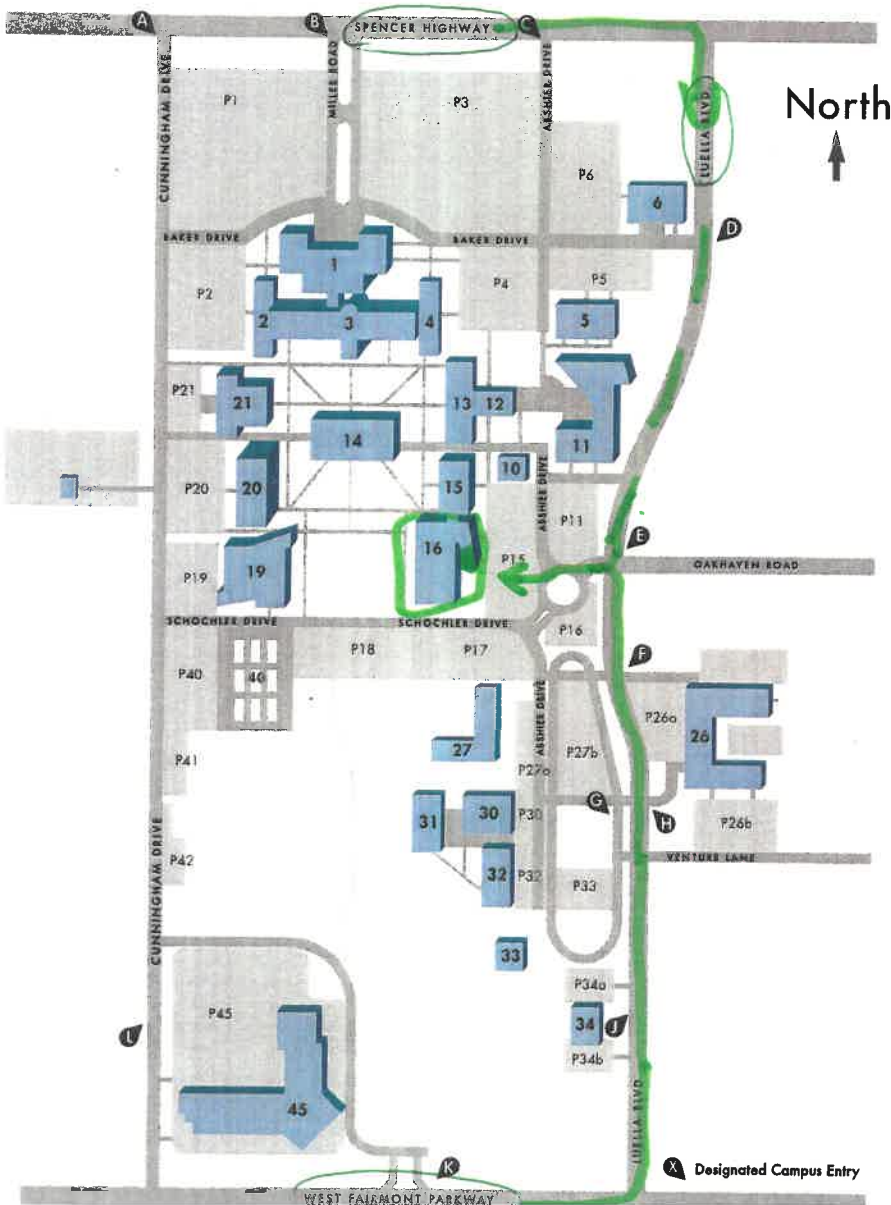

San Jacinto College Central Campus
 8060 Spencer Highway
 Pasadena 77505

Anderson-Ball Building

Park in lot P15. Walk between sections of the building to main doors. Room will be to the right – large room with wall of glass windows you see to the right in picture above.

SAN JACINTO COLLEGE

CENTRAL CAMPUS

- C1 Interactive Learning Center
- C2 West Classroom Building
- C3 Administration Building
- C4 East Classroom Building
- C5 Music Building
- C6 Education Center-Lab School
- C10 Central Plant
- C11 Health Science Building
- C12 Slocomb Auditorium
- C13 Fine Arts Center
- C14 Student Center/Bookstore
- C15 Davison Building
- C16 Anderson-Ball Classroom Building
- C19 Science Building
- C20 Frels Building
- C21 Library
- C26 Automotive and Career Center
- C27 Welcome Center
- C30 Facilities Services/Storage
- C31 Technical Education Building
- C32 Welding Building
- C33 Facilities Services/Grounds
- C34 General Service Building/Deliveries/Police
- C40 Tennis Courts
- C45 LyondellBasell Center for Petrochemical, Energy, & Technology